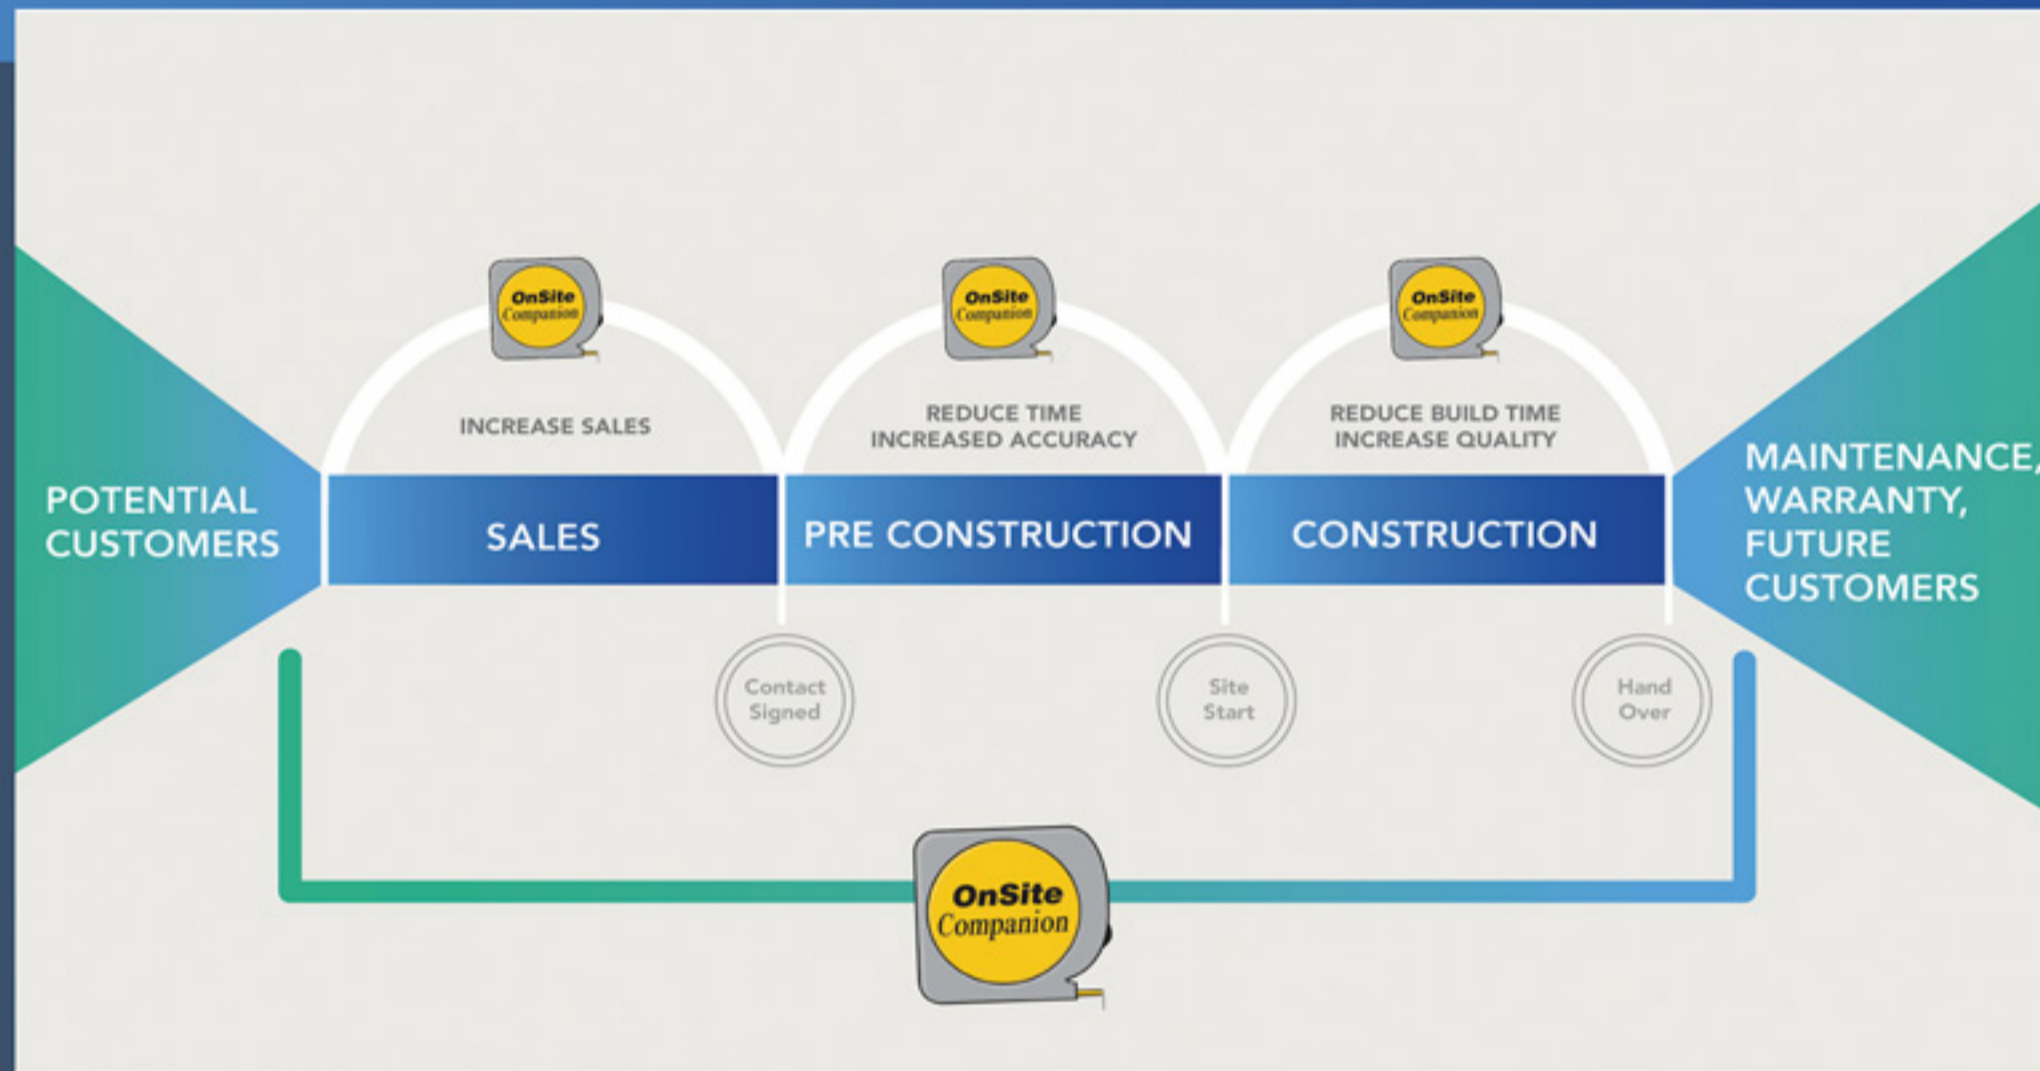

THE BUILDING INDUSTRY SOLUTION SUPPORTING EVERY STAGE OF EVERY PROJECT

"We started using OnSite Companion when we had 5 supervisors and building 160 homes. We now have 127 supervisors and build thousands of homes. OnSite Companion still keeps it all on track and provides our supervisors with confidence. There is no doubt in my mind that Onsite Companion has helped us grow."

Bill McDonald
Executive Director, McDonald Jones Homes

Workflow Template Control

Message Search

Service Provider Control

Reports

Alert Control

Contract Control

Document Manager